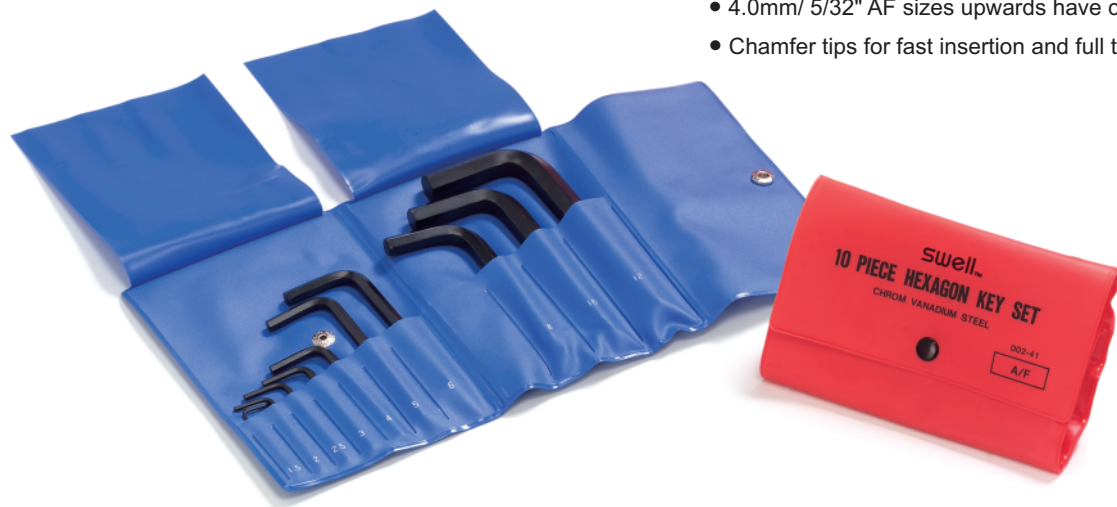

WALLET PACKAGE

002 SHORT ARM HEX KEY SET; BLACK FINISH

ITEM NO.	PCS/SET	DESCRIPTION	INNER/CTN (SETS)	N.W. (KGS)	G.W. (KGS)	CUFT.
002-40MS	10 PCS	1.5-2-2.5-3-4-5-6-8-10-12MM	10/40	18.6	20.1	0.84
002-41AS	10 PCS	1/16-5/64-3/32-1/8-5/32-3/16-7/32-5/16-3/8-1/2"	10/40	18.2	19.7	0.84

Features of Products:

- L-keys are neatly packed in a protective and colored vinyl wallet for easy access and storage.
- Sizes are printed on the vinyl wallet, making it easy to locate L-keys.
- L-keys are arranged from small to large, resulting in an effective layout.
- 4.0mm/ 5/32" AF sizes upwards have chamfered ends.
- Chamfer tips for fast insertion and full tool engagement in the screw head.

Color Coded:
Metric: **Blue**
Inch: **Red**

Package:
Insert bag